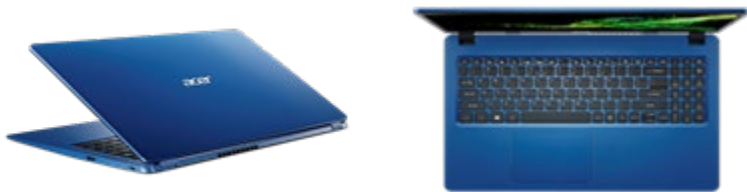

A315-54-54L5 - $705
NX.HM2AA.003
ASPIRE 3
INTEL CORE I5-10210U QUAD CORE 1.60GHZ, 6MB SMART CACHE
UP TO 4.20GHZ WITH INTEL BURST TECHNOLOGY
8G DDR4, 256 SSD
15.6" HD 1366X768 COMVYVIEW
AC WLAN, GLAN, BLUETOOTH 4.2
HDMI, USB 3.1, 2X USB 2.0
COLOUR: BLACK
WINDOWS 10 HOME - 64 BIT
1 YEAR WARRANTY

A315-56-3225 - $505
NX.A15AA.006
ASPIRE 3
INTEL CORE I3-1005G1 DUAL CORE 1.20GHZ, 4MB SMART CACHE
UP TO 3.40GHZ WITH INTEL BURST THECHNOLOGY
4GB DDR3, 128GB SSD PCI EXPRESS
15.6" HD 1366X768 COMFYVIEW
AC WLAN, GLAN, BLUETOOTH 4.2
HDMI, 3X USB (3.1 GEN TYPE A)
14.31"X0.78"X9.74", 4.18LBS
COLOUR: STEEL GRAY
WINDOWS 10 HOME 64
1 YEAR WARRANTY

A315-56-359L - $675
NX.HS6AA.001
ASPIRE 3
INTEL CORE I3-1005G1 DUAL CORE 1.20GHZ, 4MB SMART CACHE
UP TO 3.40GHZ WITH INTEL MAX TURBO
8GB DDR4, 1TB HDD
15.6" HD 1366X768 COMFYVIEW
AC WLAN, GLAN, BLUETOOTH 4.2
HDMI, 3X USB
COLOUR: INDIGO BLUE
WINDOWS 10 HOME - 64 BIT
1 YEAR WARRANTY